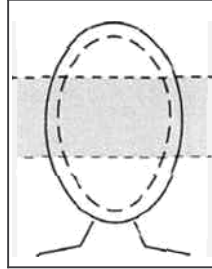

### **Acceptable Photograph Guide:**

- Photo should have full face (from top of hair to bottom on chin), The image should have face prominently visible (80% of the image) with both ears visible.
- Able to fit into the template given below, with the eyes positioned in the shaded area.

Format: - jpg 8 bit.

Size: - Minimum 8 KB and maximum 50KB

Dimensions: - 100(Width) x 120(Height) pixel Only} .

Size :- Minimum 8KB and maximum 50KB

Dimensions :- 140(Width) x 60(Height) pixel only}.

Dimensions :- 400( width) x 420(Height) pixel only .